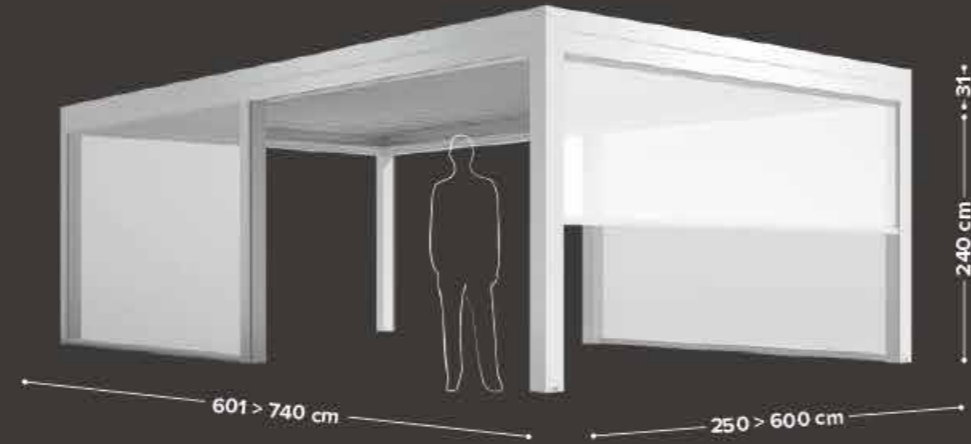

Iani

Typology: private house

Location: Italy

Products: self-bearing

CONFIGURATIONS azimut

ISLAND
single module 4 posts

ISLAND
single module 6 posts

CONFIGURATIONS azimut