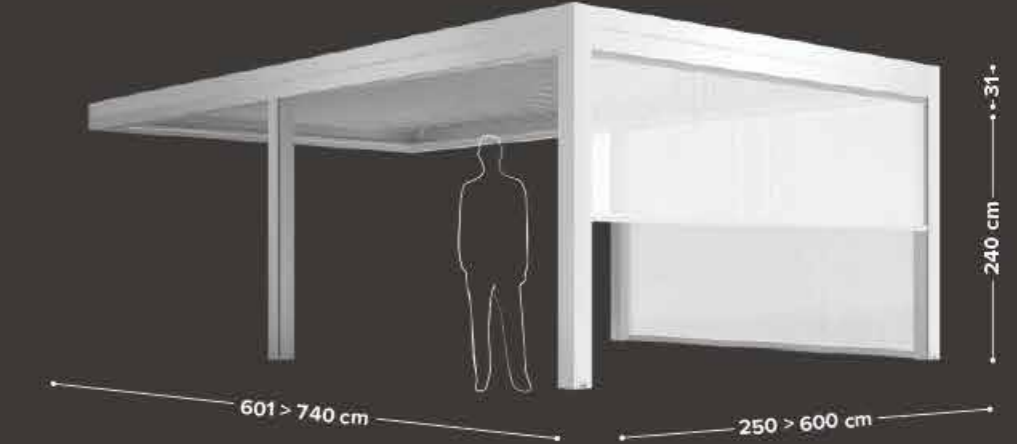

FRONT LEANING
single module 4 posts