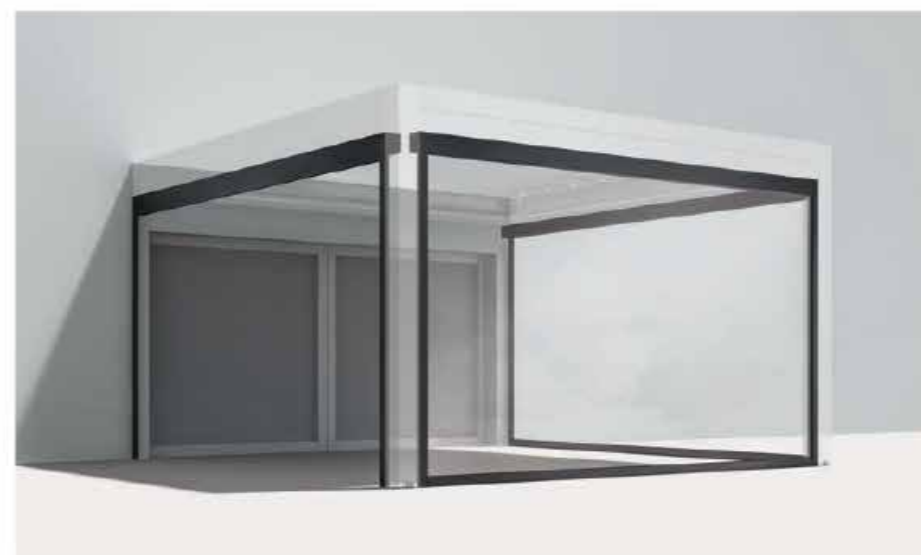

The cover channels rainwater inward toward the perimeter frame via the curved system of fabric support beams. The gutter is built into the perimeter frame itself, and water is discharged cleanly through the posts to the ground – leaving no external pipework visible.

die-cast components are powder coated; stainless steel fixings and nylon accessories throughout.

soft – draped curtain system

Soft is a draped curtain designed to add shade, privacy, and warmth to the space beneath the pergola. Made from Parà Tempotest fabric, it runs smoothly along the track rail via integrated hooks and sliders. Available as a single panel up to 290 cm in height, or as a two-panel system for widths beyond 350 cm. Coordinated fabric ties and spare accessories are included as standard. The result is a soft, tactile layer of enclosure – warm in aesthetic, precise in function.

DUCK arm awning

sulla pergola / fixing bracket

Arm awning on pergola - integrated fixing bracket system

ACCESSORIES

zip screens

Our zip screen range provides a clean, lateral enclosure solution for pergolas, with multiple profiles available to suit different aperture sizes and performance requirements. All models feature zip-track technology for a smooth, draught-free seal on both edges of the screen. Fabric options include blackout, shading, transparent Cristal, and insect screen - with dimension limits varying by the chosen fabric. Compatible with: Zenit.