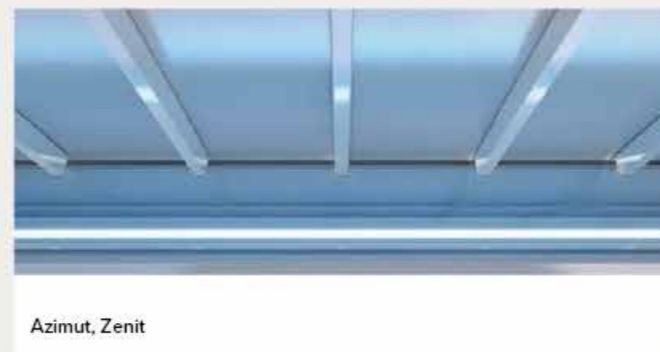

Azimut, Zenit

Azimut, Zenit

LED Spotlights – integrated in gutter

Rectangular LED spotlights integrated within the internal perimeter gutter, on each side. Positioned every 50 cm. Each spotlight: 3 Watts.

Azimut, Zenit, Lani

LED Spotlights – integrated in cross-support beams

Individual LED spotlights integrated within the intermediate section bars, positioned every 50 cm. Each spotlight: 2.5 Watts.

Azimut, Zenit

LED Spotlights – integrated in cross-support beams

LED strip along the internal perimeter – projects even, ambient light inward. Fixed single colour or continuous colour variation via remote control.

ACCESSORIES

heating systems

Outdoor living should not stop when the temperature drops. Whether it is a private terrace or a commercial hospitality setting, our intelligent heating systems make the space comfortable through the colder seasons – without compromise.

Our heating systems feature electronic safety controls, intuitive on/off operation, optimised energy consumption, straightforward installation, and flexible heat distribution.

Hot-Top – product detail

Hot-Top is an infra-red heater of understated design – no visible light, no glare. It operates on long-wave IR-C technology, delivering a deep, enveloping warmth to both the space and the people within it. Constructed from 6060 aluminium, with the radiant element anodised to resist weathering and environmental exposure. Wall or ceiling mounting. Optional dimmer remote control with three power settings. Available in black: 1,800 W, 2,400 W, and 3,200 W.