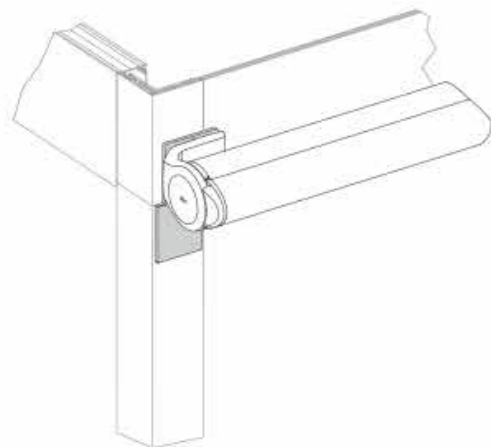

Lower locking (optional)

Single lever in silver (inner face only), or double lever in silver (inner and outer faces).

ACCESSORIES

integrated arm awnings

Our arm awning fixing system allows compatible arm awning models to be mounted directly to the pergola structure via stainless steel brackets finished to match the frame. Maximum dimensions: 590 cm width x 200 cm projection. The fixing system must be specified at the point of order. Compatible with: Azimut, Zenit.

DUCK arm awning

sulla pergola / fixing bracket

Arm awning on pergola - integrated fixing bracket system

ACCESSORIES

zip screens

Our zip screen range provides a clean, lateral enclosure solution for pergolas, with multiple profiles available to suit different aperture sizes and performance requirements. All models feature zip-track technology for a smooth, draught-free seal on both edges of the screen. Fabric options include blackout, shading, transparent Cristal, and insect screen - with dimension limits varying by the chosen fabric. Compatible with: Zenit.