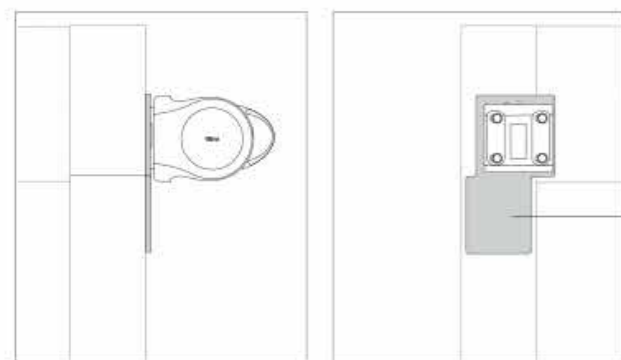

ACCESSORIES

integrated arm awnings

Our arm awning fixing system allows compatible arm awning models to be mounted directly to the pergola structure via stainless steel brackets finished to match the frame. Maximum dimensions: 590 cm width x 200 cm projection. The fixing system must be specified at the point of order. Compatible with: Azimut, Zenit.

DUCK arm awning

sulla pergola / fixing bracket