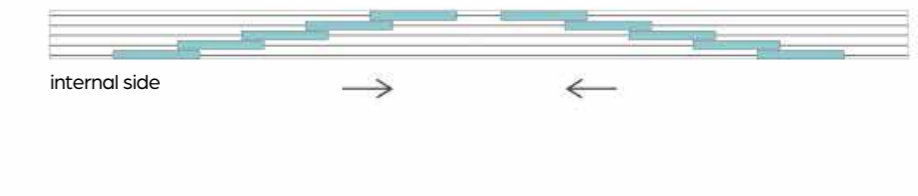

Central folding panels – central opening