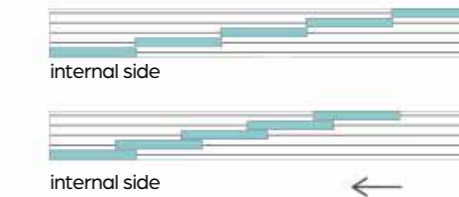

6 panels / 3 tracks
min. W cm 352
max. W cm 860

8 panels / 4 tracks
min. W cm 459
max. W cm 1160

10 panels / 5 tracks
min. W cm 566
max. W cm 1280

Folding panels – side opening

Side folding panels – central opening