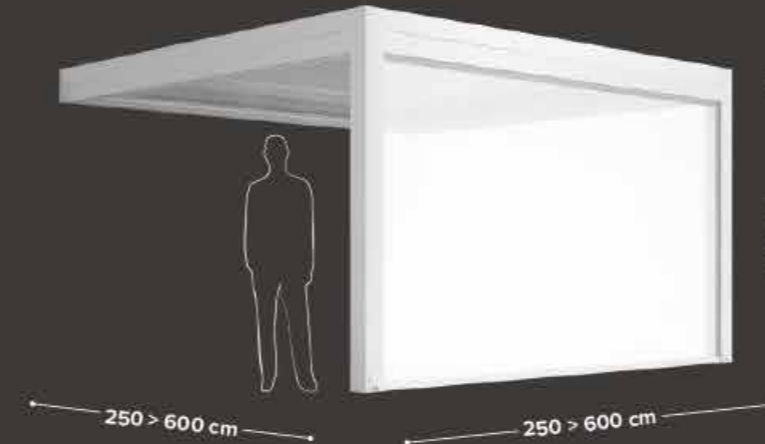

CONFIGURATIONS azimut

FRONT LEANING
single module 2 posts