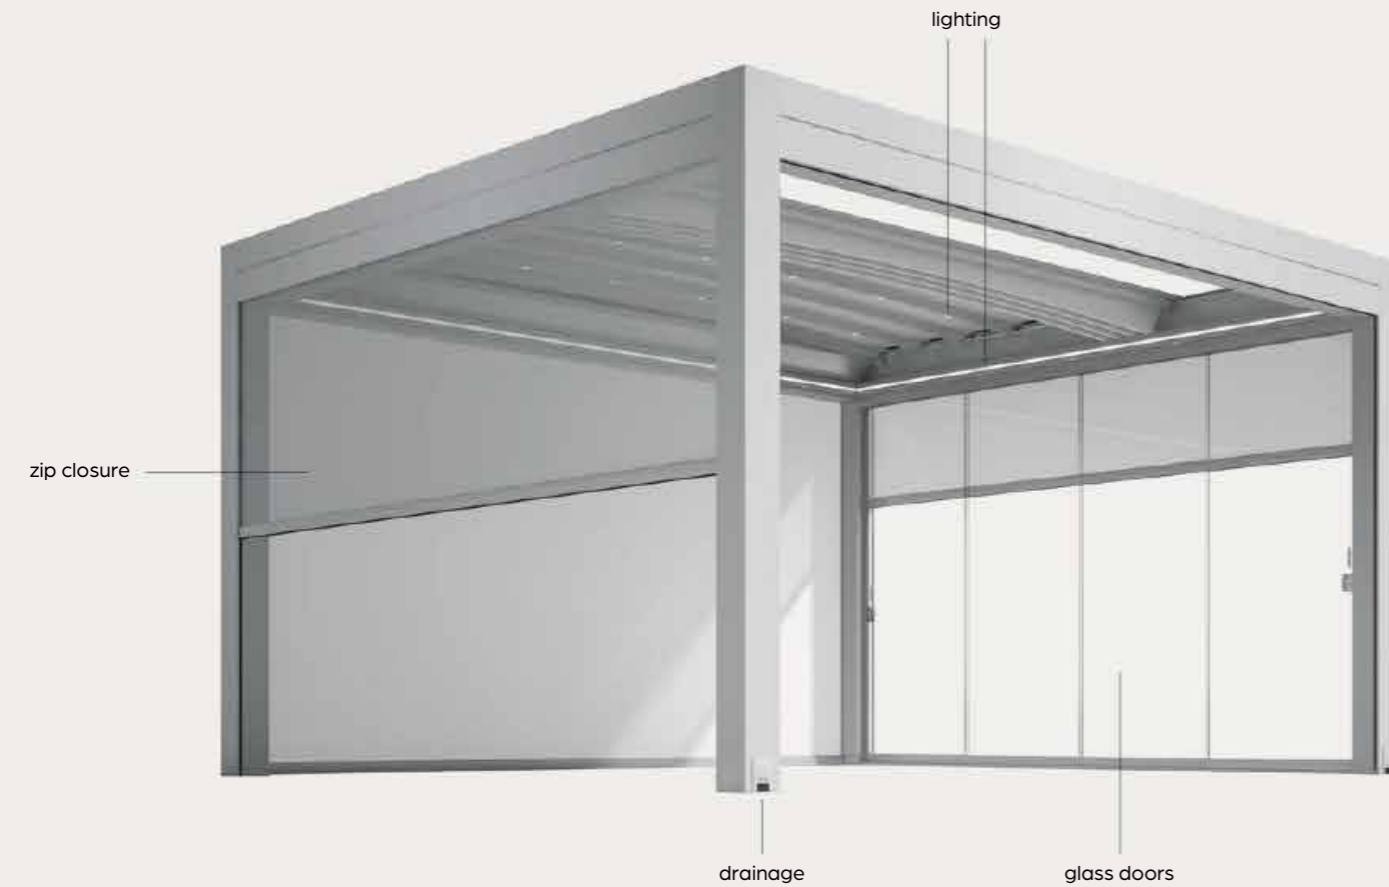

The cover channels rainwater inward toward the perimeter frame via the curved system of fabric support beams. The gutter is built into the perimeter frame itself, and water is discharged cleanly through the posts to the ground – leaving no external pipework visible.

Water drainage – integrated and concealed within the structure.

Arched PVC roof,
geometric design,
virtually limitless
configuration potential.

azimut

A retractable-roof pergola with a blackout, UV-resistant, waterproof PVC fabric cover. The aluminium structure is built on horizontal beams perpendicular to the posts – no slope required for water drainage. The patented Inner Guide system integrates lateral zip screens directly within the frame profile, accommodating shading, blackout, transparent Cristal, or insect-screen fabrics with no external tracking visible. The cover channels rainwater to the perimeter frame through a curved beam system; the gutter sits within the perimeter frame and discharges through the posts. The patented Antisplash frame detail prevents water splashing inward from the gutter. Extruded aluminium profiles and aluminium die-cast components are powder coated; stainless steel fixings and nylon accessories throughout.

zenit

A retractable-roof pergola with a blackout, UV-resistant, waterproof PVC fabric cover. The horizontal aluminium frame – beams perpendicular to the posts, no slope required – channels rainwater to the perimeter gutter through the curved fabric support system, with drainage running through the posts. The patented Antisplash tilt feature on the inner frame edge prevents splashing from the gutter into the occupied space. Available with zip closure screens, Glisse glass doors, and a full selection of LED lighting configurations. Extruded aluminium profiles and aluminium die-cast components are powder coated; stainless steel fixings and nylon accessories throughout.