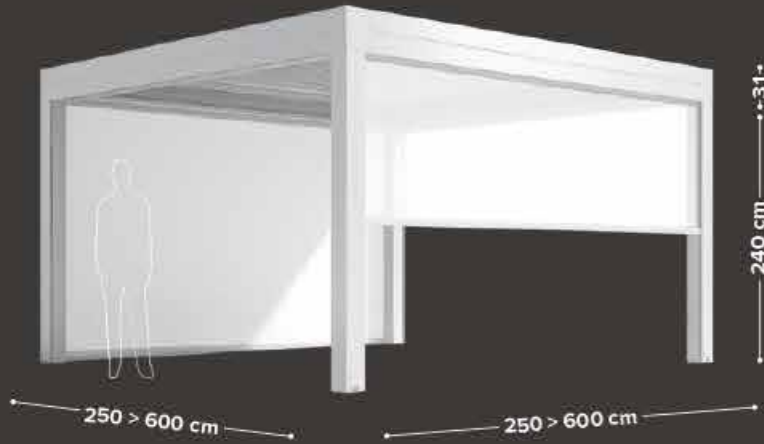

Iani

Typology: private house

Location: Italy

Products: self-bearing

CONFIGURATIONS azimut

ISLAND
single module 4 posts

ISLAND
single module 6 posts

CONFIGURATIONS azimut