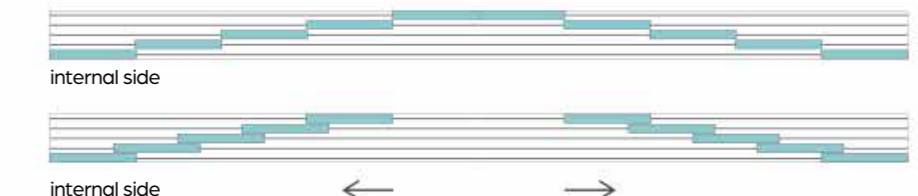

Side folding panels – central opening