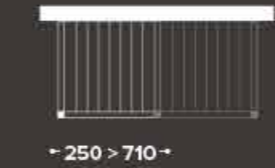

LATERAL LEANING
single module 1 post