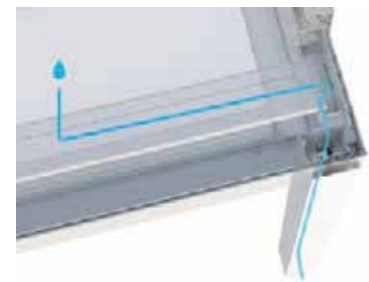

Azimut	Zenit	Lani
The Azimut is defined by its horizontal beams, perpendicular to the posts – a structure that needs no tilt to manage water. Rainwater is directed inward to the frame and out through the posts. A patented Inner Guide system allows full integration of lateral zip drop screens in shading, blackout, transparent Cristal, or insect-screen fabric – fitting flush within the structure profile.	The Zenit shares the same clean horizontal geometry as the Azimut, with horizontal beams perpendicular to the posts and no slope requirement. The perimeter frame incorporates a tilted inner edge – a patented Antisplash detail – that prevents water falling from the fabric into the gutter from splashing inward. Available with zip closure screens, glass doors, and a choice of LED lighting configurations.	The Lani is the purest expression of the range: an essential, minimalist design with a retractable blackout PVC cover. Lateral drainage is managed through the distinctive curved profile of the fabric support beams. The structure can be enhanced with integrated Spot LED lighting and, optionally, an aluminium protective roof to shield the retracted fabric pack.
Benefit 1 365 DAY Year-round outdoor living	Benefit 2 ALL-SEASON PROTECTION	Benefit 3 DESIGN & TECHNOLOGY
Our pergola systems extend the usable season of any outdoor space – comfortable shelter from spring through to winter.	All-season protection UV-resistant, waterproof, and engineered to the highest European wind-resistance standards. Built to perform in real conditions.	Clean aluminium profiles, precision-engineered components, and a finish range that integrates with any architectural palette.

Water Drainage

The covering diverts rainwater towards the edge of the frame thanks to a curved system of beams that support the covering.

The gutter is built into the perimeter frame and diverts water through its posts to the ground

Solar protection

Our pergola systems measurably improve thermal and visual comfort in the spaces they shelter, reducing the heat load on adjacent buildings and eliminating harmful UV exposure beneath the cover. The blackout PVC cover achieves a solar transmittance factor of zero – complete protection on the brightest days.