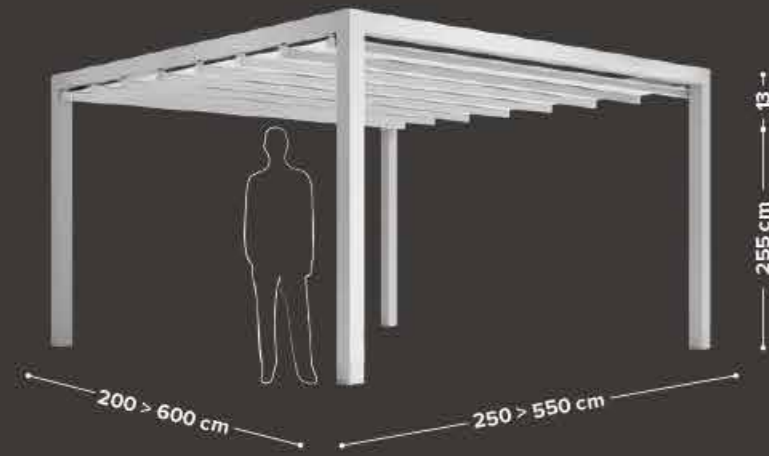

LATERAL LEANING
single module 2 posts

LATERAL LEANING
single module 1 post

LATERAL LEANING
single module 3 posts

LATERAL LEANING
single module 2 posts

CONFIGURATIONS

Iani

ISLAND
single module 4 posts

ISLAND
single module 2 posts

die-cast components are powder coated; stainless steel fixings and nylon accessories throughout.

soft – draped curtain system

Soft is a draped curtain designed to add shade, privacy, and warmth to the space beneath the pergola. Made from Parà Tempotest fabric, it runs smoothly along the track rail via integrated hooks and sliders. Available as a single panel up to 290 cm in height, or as a two-panel system for widths beyond 350 cm. Coordinated fabric ties and spare accessories are included as standard. The result is a soft, tactile layer of enclosure – warm in aesthetic, precise in function.