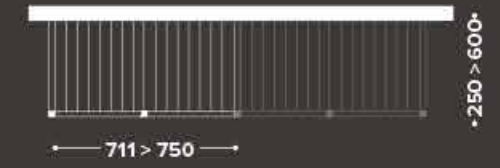

CONFIGURATIONS zenit

LATERAL LEANING
single module 2 posts

LATERAL LEANING
single module 3 posts

FRONT LEANING
single module 2 posts

FRONT LEANING
single module 1 post

FRONT LEANING
single module 4 posts

FRONT LEANING
single module 2 posts

LATERAL LEANING
single module 2 posts

LATERAL LEANING
single module 1 post

LATERAL LEANING
single module 3 posts

LATERAL LEANING
single module 2 posts

CONFIGURATIONS

Iani

ISLAND
single module 4 posts

ISLAND
single module 2 posts