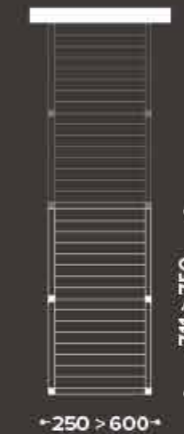

ISLAND
single module 2 posts

ISLAND
single module 2 posts

ISLAND
single module 4 posts

ISLAND
single module 3 posts

CONFIGURATIONS zenit

FRONT LEANING
single module 2 posts

FRONT LEANING
single module 4 posts

CONFIGURATIONS zenit

LATERAL LEANING
single module 2 posts

LATERAL LEANING
single module 3 posts

FRONT LEANING
single module 2 posts

FRONT LEANING
single module 1 post

FRONT LEANING
single module 4 posts

FRONT LEANING
single module 2 posts

LATERAL LEANING
single module 2 posts

LATERAL LEANING
single module 1 post

LATERAL LEANING
single module 3 posts

LATERAL LEANING
single module 2 posts

CONFIGURATIONS

Iani

ISLAND
single module 4 posts

ISLAND
single module 2 posts