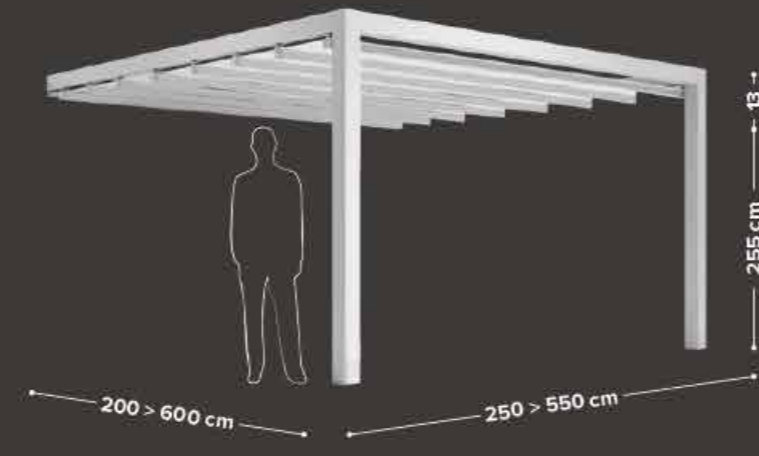

LATERAL LEANING
single module 2 posts

LATERAL LEANING
single module 1 post

LATERAL LEANING
single module 3 posts

LATERAL LEANING
single module 2 posts

CONFIGURATIONS

Iani

ISLAND
single module 4 posts

ISLAND
single module 2 posts

die-cast components are powder coated; stainless steel fixings and nylon accessories throughout.

soft – draped curtain system

Soft is a draped curtain designed to add shade, privacy, and warmth to the space beneath the pergola. Made from Parà Tempotest fabric, it runs smoothly along the track rail via integrated hooks and sliders. Available as a single panel up to 290 cm in height, or as a two-panel system for widths beyond 350 cm. Coordinated fabric ties and spare accessories are included as standard. The result is a soft, tactile layer of enclosure – warm in aesthetic, precise in function.