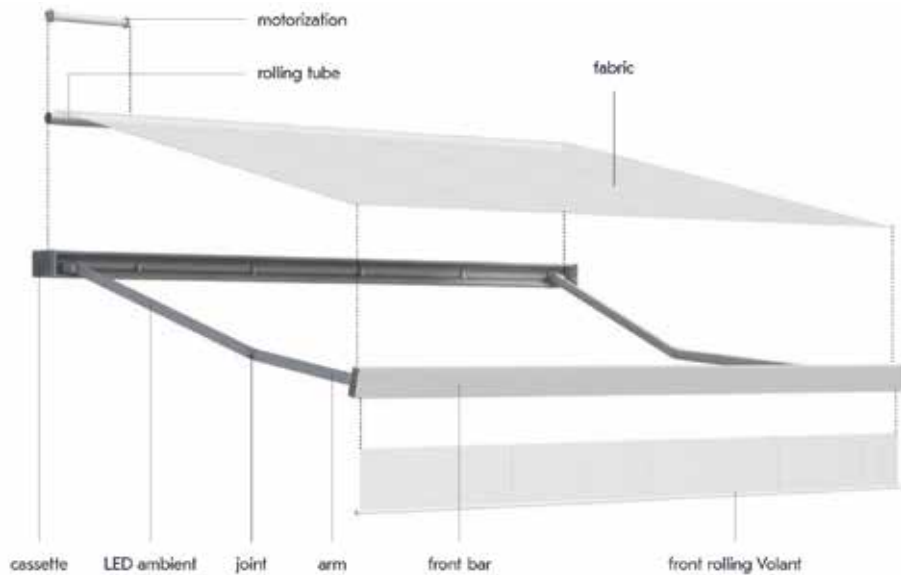

Four Systems. One Standard of Excellence.

Each awning in our collection is housed in a precision-formed aluminium cassette. When closed, the front bar seats perfectly inside the box – protecting the fabric from the elements and presenting a clean, minimal profile against the building.

From a compact domestic installation to a large commercial terrace, there is a system in the range designed for the task.

DUCK
Residential • Understated • Considered

SEGNO
Architectural • Award-winning • Refined

NOBO
Bold • Illuminated • Multi-award winner

TXT
Large-scale • Commercial • Commanding

Cassette Arm Awnings – The System

Arm awnings with cassette are designed to house the fabric entirely within the aluminium box. When the awning closes, the front bar seats perfectly into the cassette – guaranteeing maximum protection from the weather and maintaining a minimal, clean profile at all times.